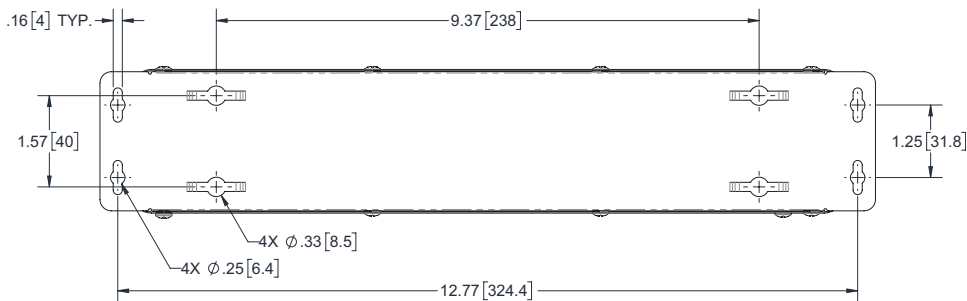

Silicon Protected AC Power Strip

Thanks for purchasing this 100% silicon avalanche diode protected AC power strip from Transtector.

This power strip is equipped with 6 protected NEMA 5-15 outlets, a 2-in-1 power switch with integral 15A circuit breaker, and a status LED for surge protection integrity.

In The Box

AC Power Strip x 1
User Manual x 1

Specification

Model Nos.	ACPS-6N-120SN8-TT, ACPS-6N-120SN2-TT
Protected Outlets	6
Electrical Ratings	15A, 120V, 50/60Hz
Voltage Protection Rating	330V
Nominal Surge Rating	3kA 8/20μs
Power Switch	2-in-1 Switch (with 15A Breaker)
Surge Protection Status LED	Green
Grounding	Dual 1/4-20 Studs, .625" center to center

Mounting

Product Features

1 2-in-1 Power Switch (with 15A Breaker)

2 Surge Protection LED Indicator

3 6 Protected NEMA 5-15 Outlets

4 Dual 1/4-20 Ground Studs

Safety

Read this manual and all warnings carefully before using this product for safety. Inappropriate use or handling could cause electrical shock or physical damage. If the surge protection status LED is extinguished while the power switch is in the 'ON' position and the red LED is illuminated, replace power strip immediately to ensure that equipment remains protected. If the integral circuit breaker in the power switch trips, carefully check all attached loads, then reset breaker. If breaker trips again after all loads have been verified, replace power strip immediately.

Warnings