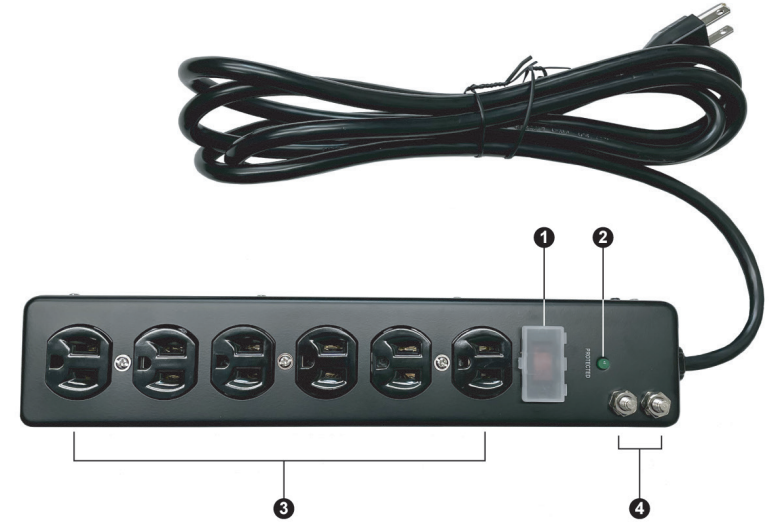

## Silicon Protected AC Power Strip

Thanks for purchasing this 100% silicon avalanche diode protected AC power strip from Transtector.

This power strip is equipped with 6 protected NEMA 5-15 outlets, a 2-in-1 power switch with integral 15A circuit breaker, and a status LED for surge protection integrity.

## In The Box

AC Power Strip x 1  
User Manual x 1

## Product Features

1 2-in-1 Power Switch (with 15A Breaker)

2 Surge Protection LED Indicator

3 6 Protected NEMA 5-15 Outlets

4 Dual 1/4-20 Ground Studs